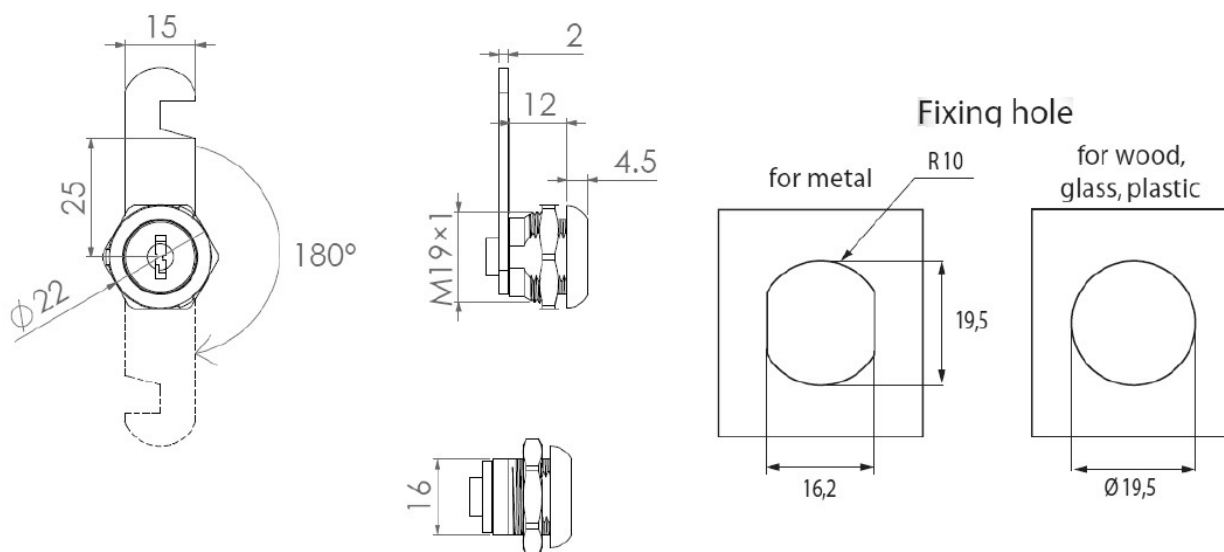

PRODUCT SHEET

Description:

Cam Lock 1912, 180DG, Cam A09 Hooked, LH, KA D20, CPL, CK SISO Cam Mounted 12 O'clock when Open, W/Hook Opening on Right, Side, F/Left Hand Doors, Cam Plate Riveted onto the Lock, Max, 6mm Panel Thickness

Item number:

14.04.432-1

Units	Box	Carton	HS Code	Barcode
Pcs.	30	240	8301300000	
				5704866437424

SISO A/S

Mileparken 11
DK-2740 Skovlunde
Denmark
VAT: DK 24786013

Phone +45 45 830 900

www.siso.dk
siso@siso.dk

Danske Bank
Nytorv Branch
Copenhagen
SWIFT: DABADKKK

Account no.
4180 3112 112936
IBAN Account
DK7230003112112936